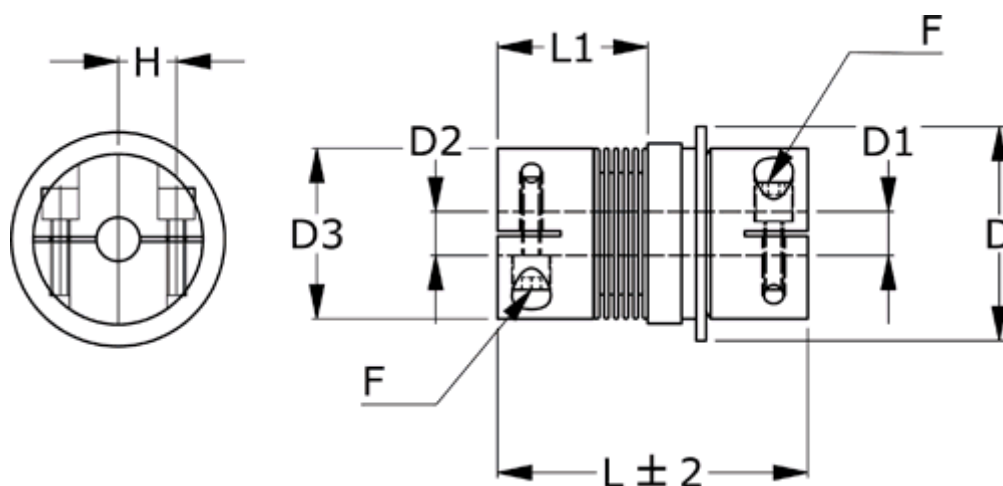

Data Sheet

Article number: 335011501131622D1

Description: Safety coupling BKK 150 multiposition
Length 113 mm, bore 16/22 mm, TKn max 130 NM

Measures

D = 94
D1 = 22
D2 = 16
D3 = 82.0
F = M10
H = 28.0
L = 113
L1 = 57.5

Nom. torque NM (TKn) = 130NM overload torque range 1
Position engagement = C = Synchronous
s = 2.0